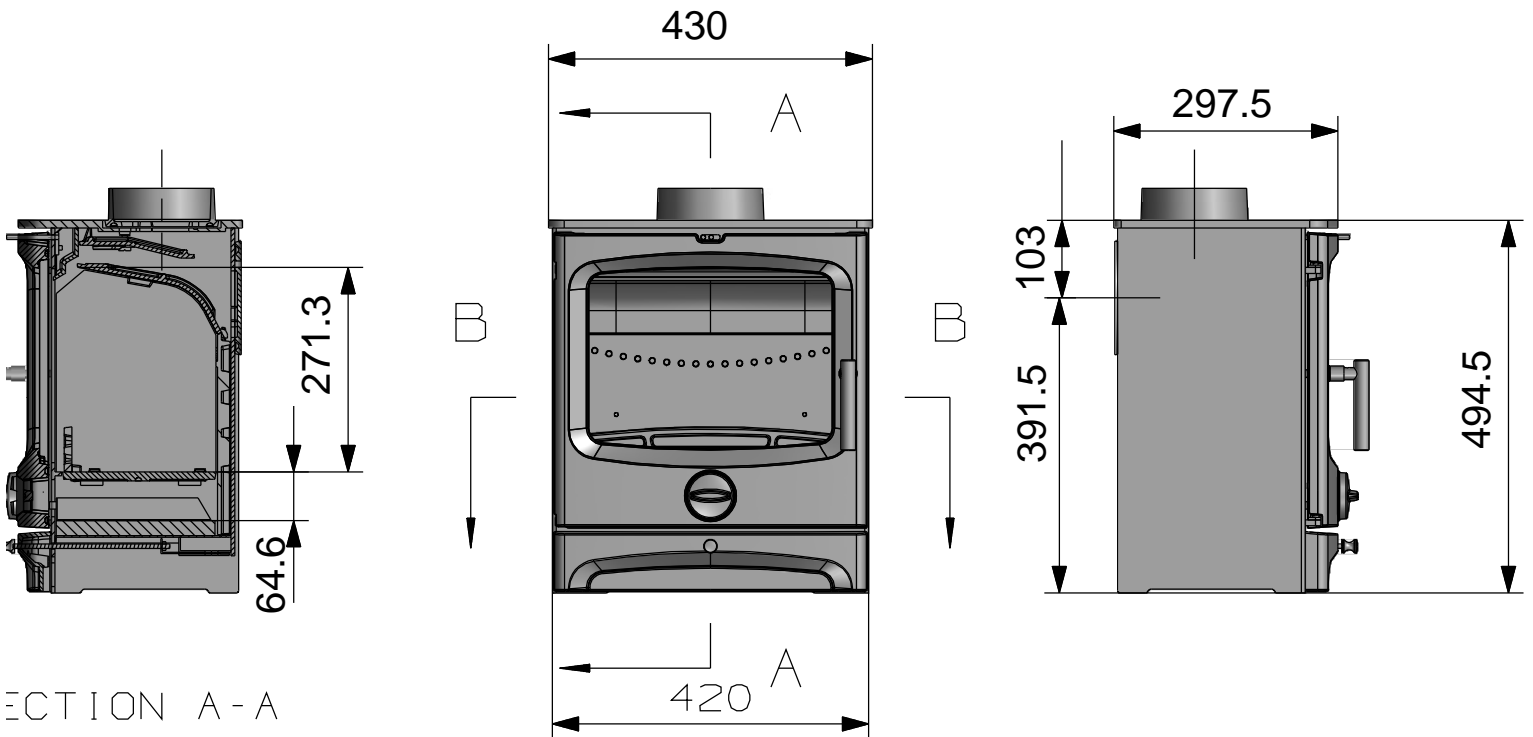

STOVE NAME:eCoFlame 1

SECTION A-A

SECTION B-B

1 pc screw will be fitted here for preventing closure of the secondary air controls beyond 5mm open

Manufacturer:MAC Metalcraft Ltd.

Address:54 Bank Street Mexborough, South Yorkshire S64 9LL