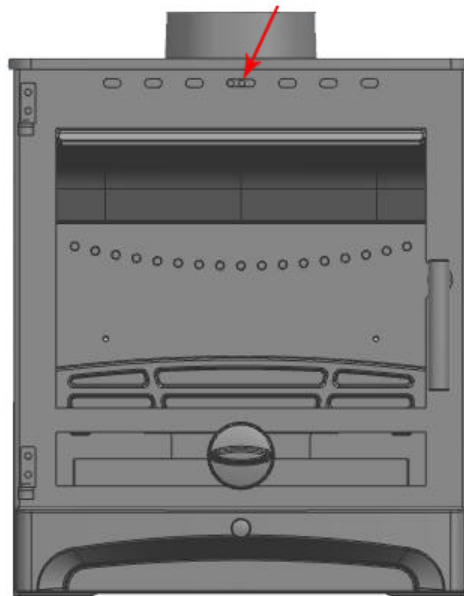

STOVE NAME:eCoFlame 1

SECTION A-A

SECTION B-B

1 pc screw will be fitted here for preventing closure of the secondary air controls beyond 5mm open

Manufacturer:MAC Metalcraft Ltd.

Address:54 Bank Street Mexborough, South Yorkshire S64 9LL