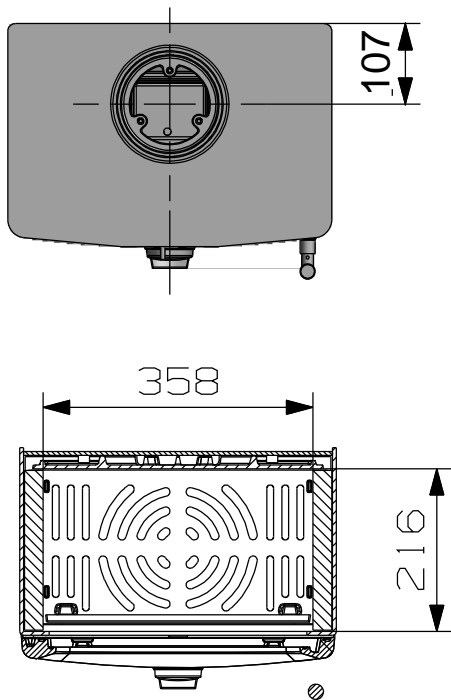

STOVE NAME:eCoFlame 1

SECTION A-A

SECTION B-B

1 pc screw will be fitted here for preventing closure of the secondary air controls beyond 5mm open

Manufacturer:MAC Metalcraft Ltd.

Address:54 Bank Street Mexborough, South Yorkshire S64 9LL