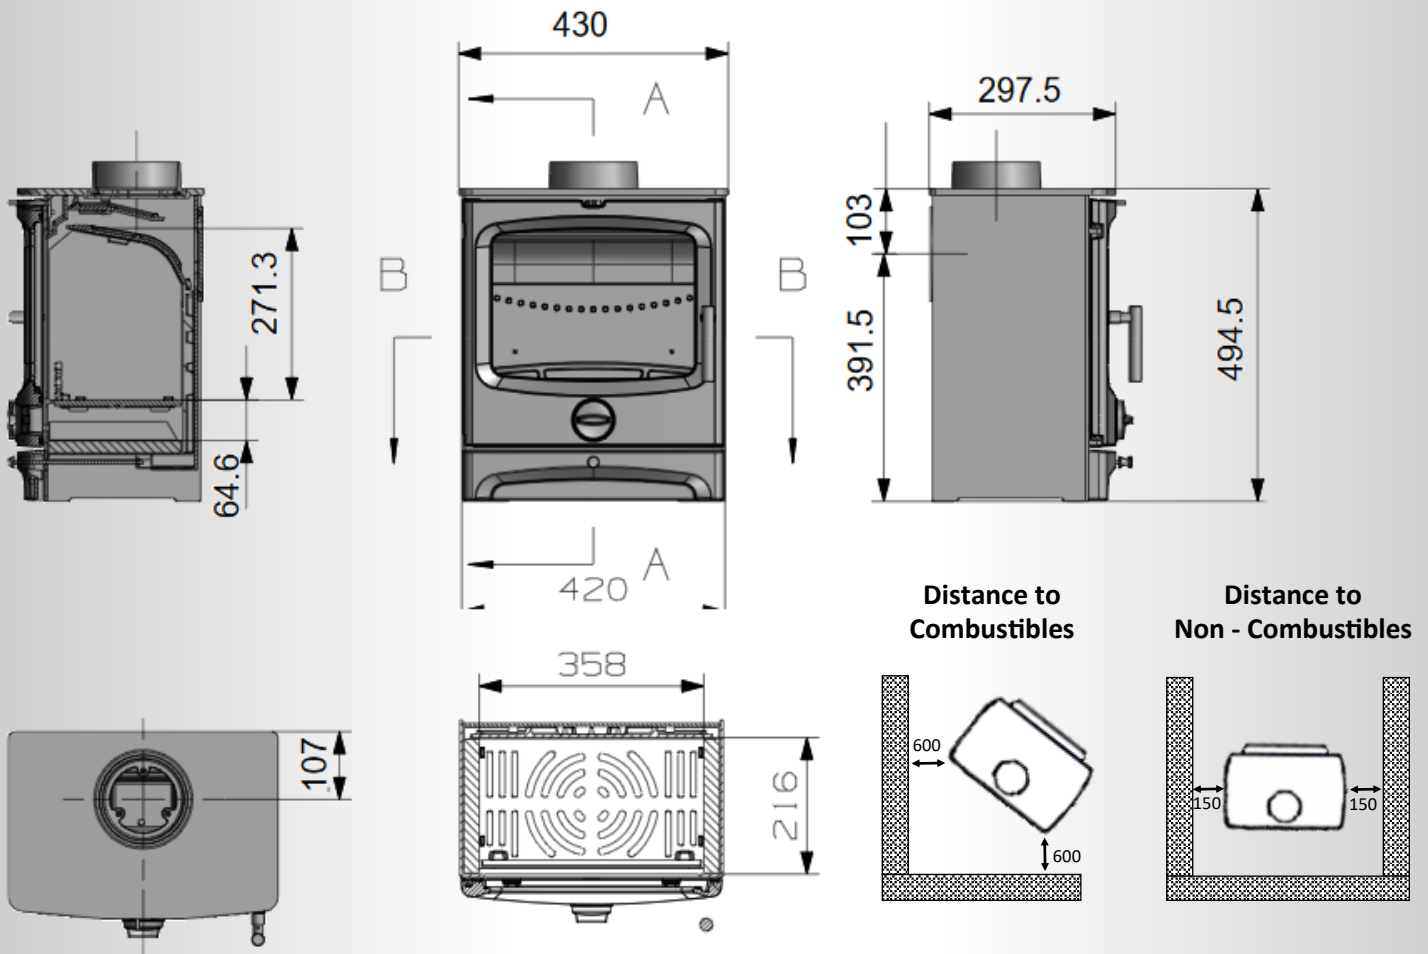

eCoFlame 1

SECTION B - B

Description	Values
Output (Kw)	5Kw
Efficiency	80.7%
Weight	65kg
Flue Size	125mm
Wood Burning	Yes
Multi Fuel	Yes
Warranty	5 Years Stove Body Only

M.A.C. Metalcraft Ltd & Distribution Partner TEP