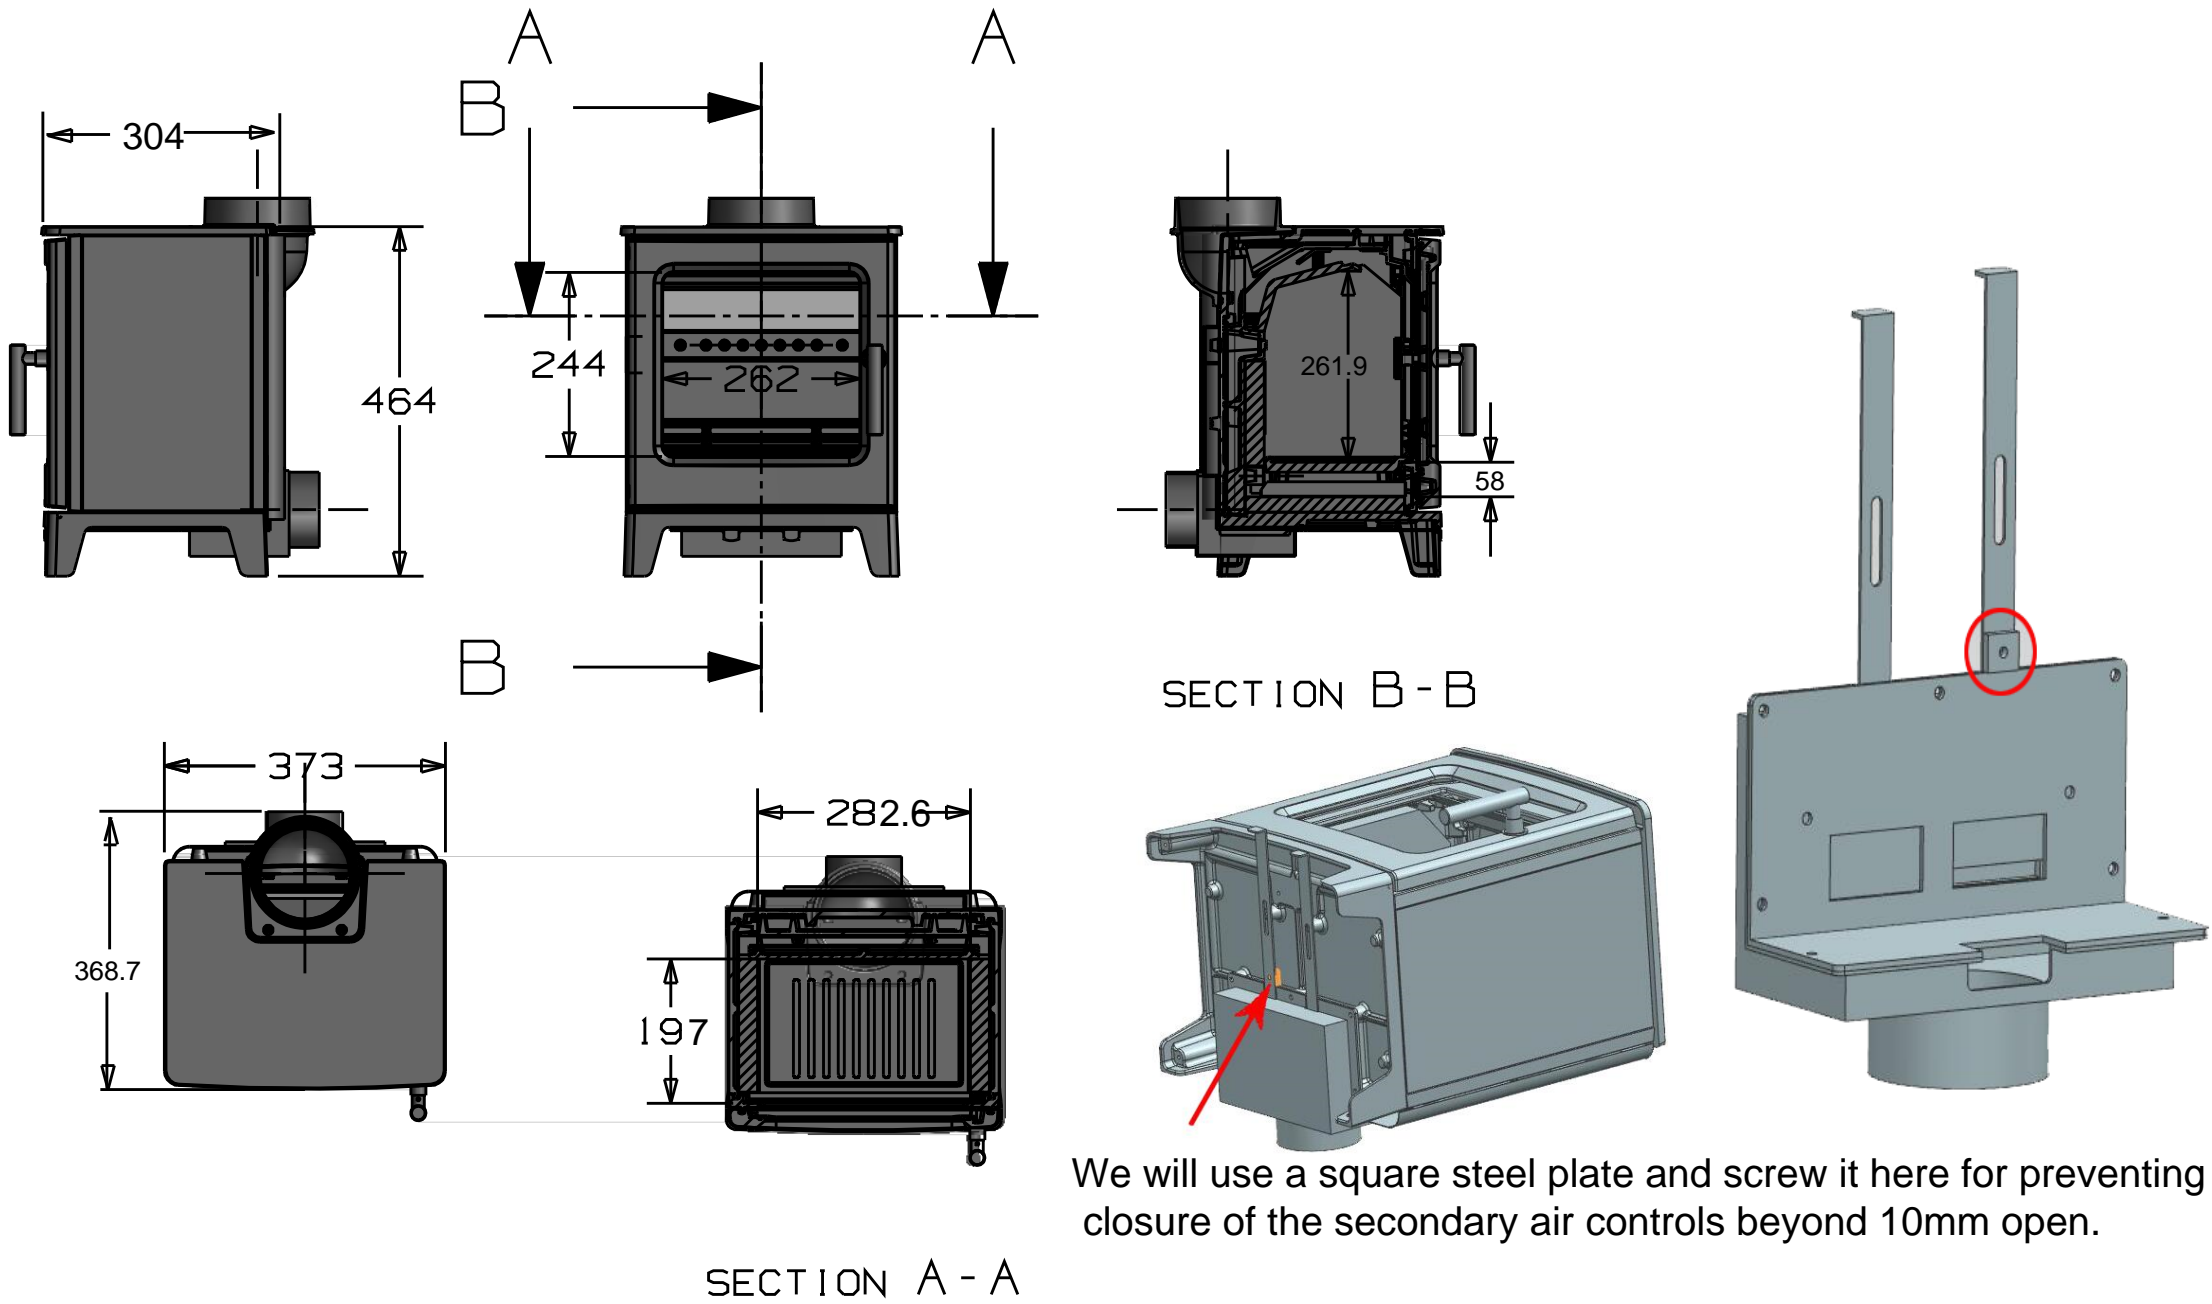

STOVE NAME:eCoFlame 3

We will use a square steel plate and screw it here for preventing closure of the secondary air controls beyond 10mm open.

Manufacturer:MAC Metalcraft Ltd.

Address:54 Bank Street Mexborough South Yorkshire S64 9LL