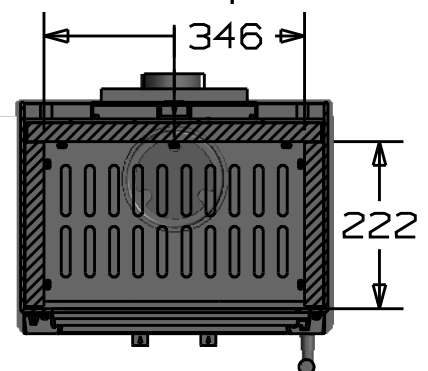

STOVE NAME:eCoFLAME 2

SECTION A - A

SECTION B - B

we will use a square steel plate and screw it here for preventing closure of the secondary air controls beyond 8mm open.

Manufacturer:MAC Metalcraft Ltd

Address:54 Bank Street Mexborough, South Yorkshire S64 9LL