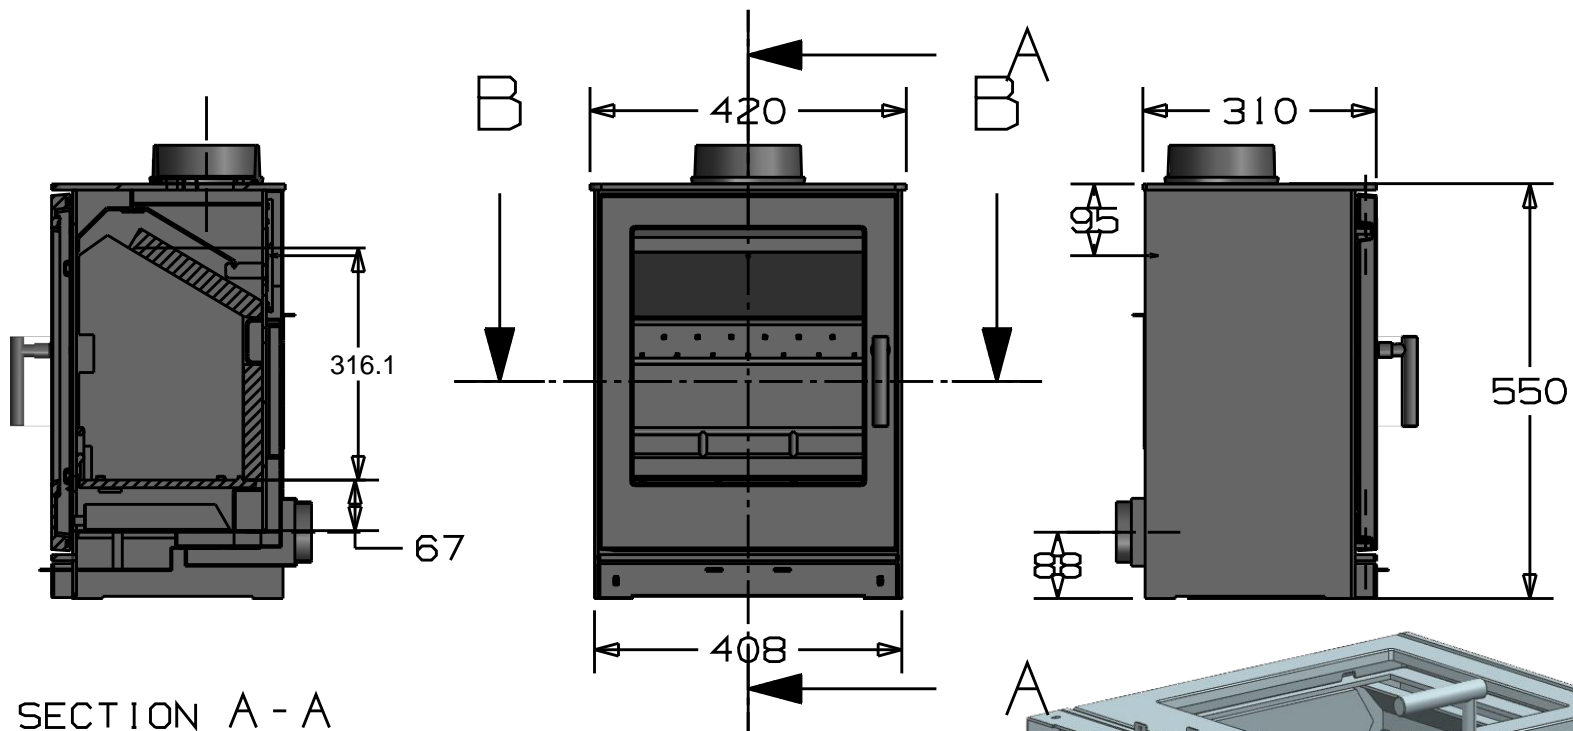

STOVE NAME:eCoFLAME 2

SECTION A - A

SECTION B - B

we will use a square steel plate and screw it here for preventing closure of the secondary air controls beyond 8mm open.

Manufacturer:MAC Metalcraft Ltd

Address:54 Bank Street Mexborough, South Yorkshire S64 9LL