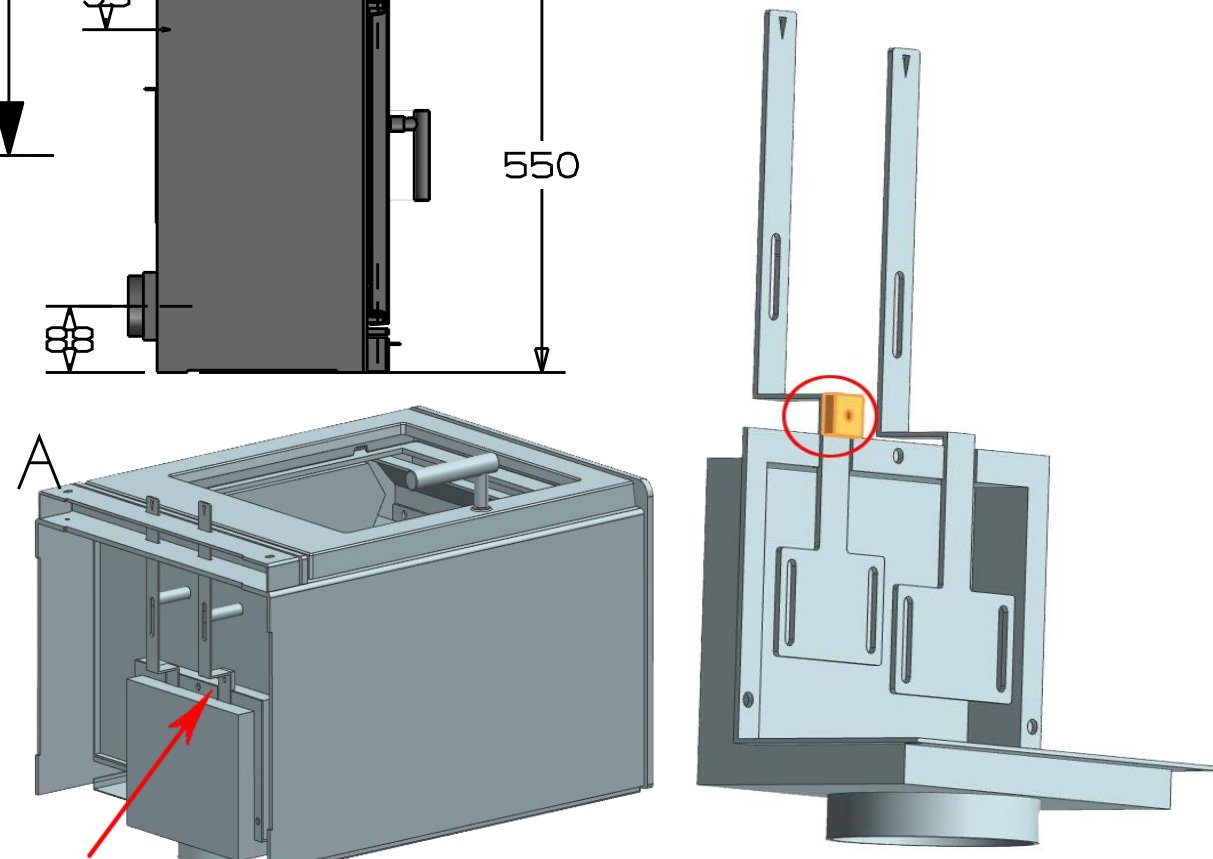

STOVE NAME:eCoFLAME 2

SECTION A - A

SECTION B - B

we will use a square steel plate and screw it here for preventing closure of the secondary air controls beyond 8mm open.

Manufacturer:MAC Metalcraft Ltd

Address:54 Bank Street Mexborough, South Yorkshire S64 9LL